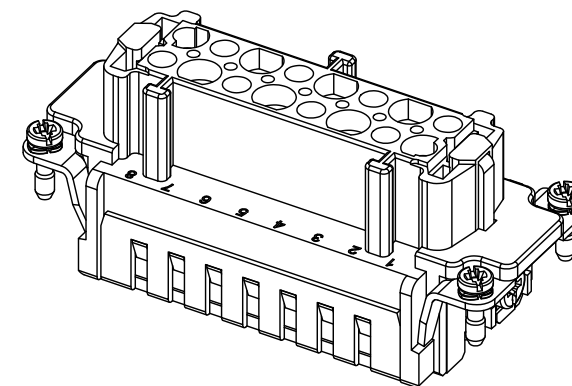

Panel cut out

 InKonn (Suzhou) Electric Technology Co.,Ltd.	All Dimensions in mm Original Size DIN A4	Date 2019-12-15	Drawing No. TC1745535	Rev. A00	Scale 1:1
	Type Name IE-016-CF	Part No. 10 32 016 2200	Created by Shuxu Huang	Checked by Yiyi Luo	Page 1/1