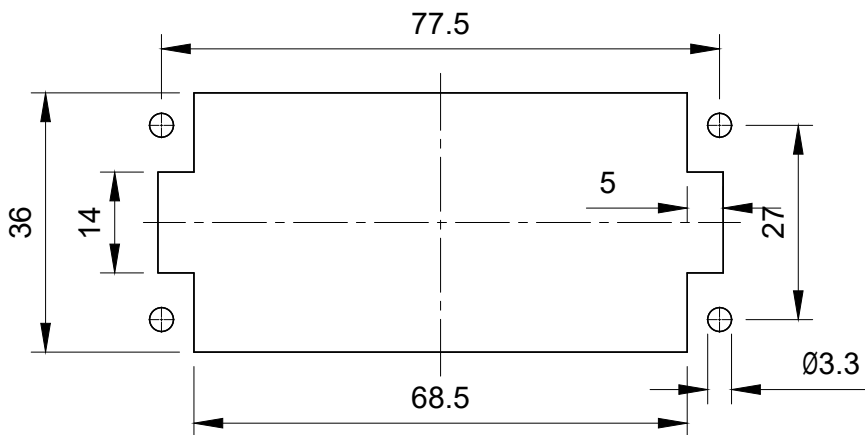

Panel cut out

 InKonn (Suzhou) Electric Technology Co.,Ltd.	All Dimensions in mm Original Size DIN A4	Date 2019-12-15	Drawing No. TC1745535	Rev. A00	Scale 1:1
	Type Name IE-016-CF	Part No. 10 32 016 2200	Created by Shuxu Huang	Checked by Yiyi Luo	Page 1/1